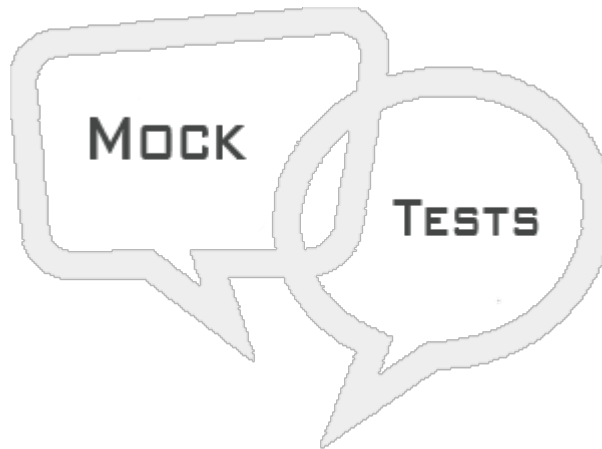

SVG - MOCK TEST

<http://www.tutorialspoint.com>

Copyright © tutorialspoint.com

This section presents you various set of Mock Tests related to **SVG Framework**. You can download these sample mock tests at your local machine and solve offline at your convenience. Every mock test is supplied with a mock test key to let you verify the final score and grade yourself.

SVG MOCK TEST

Q 1 - t command of path element creates a smooth quadratic bezier curve.

A - false

B - true

ANSWER SHEET

Question Number	Answer Key
-----------------	------------

1	B
---	---

2	
---	--